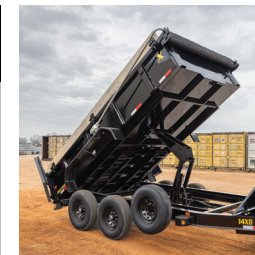

# HEAVY-DUTY LOW PROFILE DUMP TRAILER - X-SERIES

# BigTex TRAILERS

GVWR: 15,400#

EMPTY WEIGHT: 4,180#

AVAILABLE LENGTH: 14'

BED WIDTH: 83"

Bumper Pull

### MEGA-SIZED TOOLBOX

The Mega-Sized Toolbox holds the battery and hydraulic pump while also providing an ample amount of storage space for tools, straps, and chains. Plus, it's lockable and features a heavy-duty latch.

### SWING ARM TARP

The Spring-Loaded Swing Arm Tarp can swiftly secure even bulky loads, ensuring your materials are covered during transit. This tarp system is designed for ease, allowing a single individual to deploy it quickly.