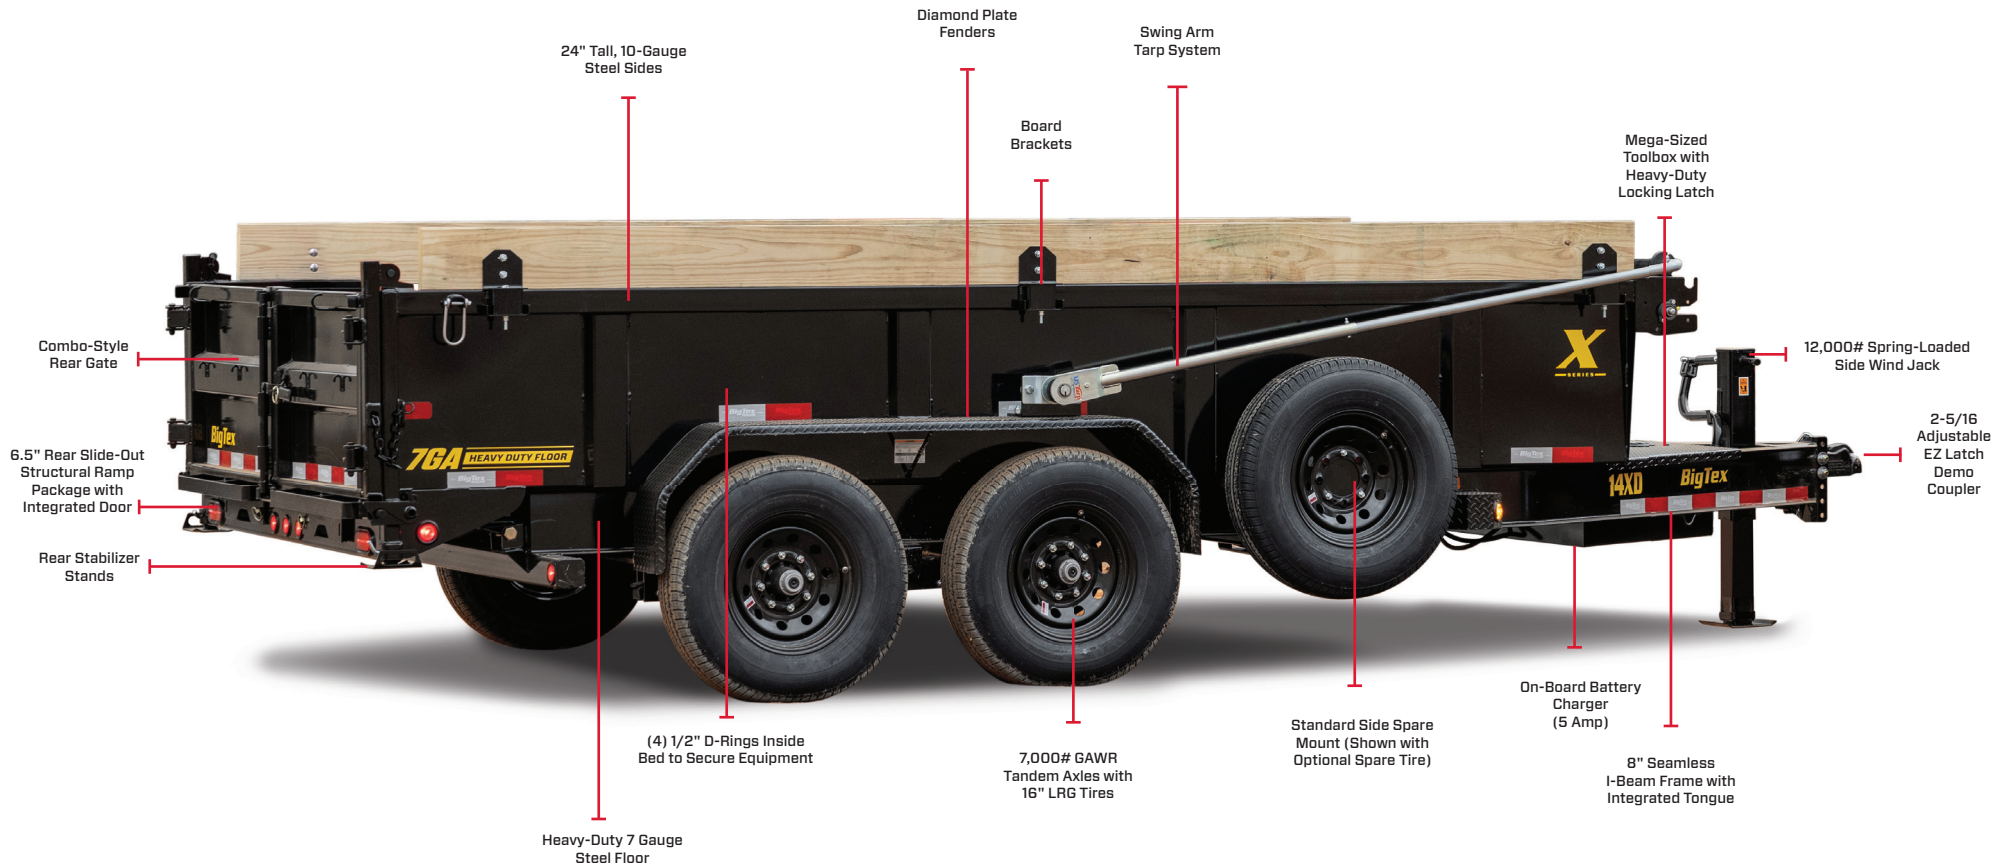

# HEAVY-DUTY LOW PROFILE DUMP TRAILER - X-SERIES

# BigTex TRAILERS

GVWR: 15,400#

EMPTY WEIGHT: 4,180#

AVAILABLE LENGTH: 14'

BED WIDTH: 83"

Bumper Pull

### HEAVY-DUTY FRAME & DESIGN

For the ultimate in strength and durability, we use a seamless 8" I-beam frame and tongue, ensuring a robust and long-lasting structure that can handle even the toughest tasks.

### MEGA-SIZED TOOLBOX

The Mega-Sized Toolbox holds the battery and hydraulic pump while also providing an ample amount of storage space for tools, straps, and chains. Plus, it's lockable and features a heavy-duty latch.