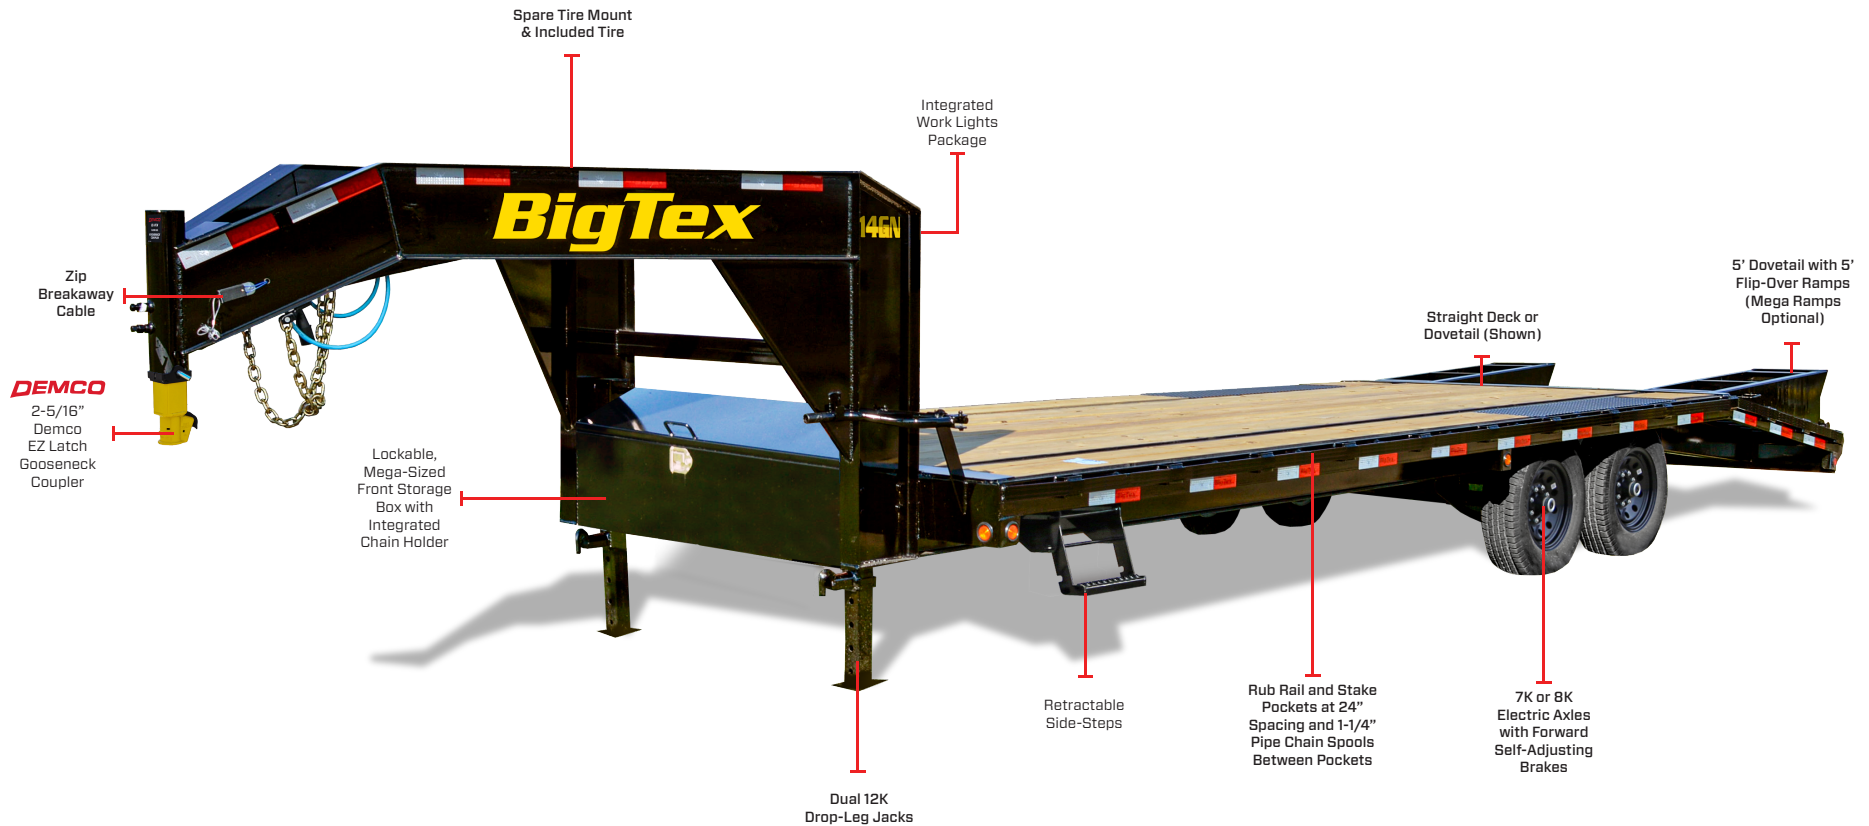

14GN / 16GN | SINGLE WHEEL TANDEM AXLE GOOSENECK TRAILER

BigTex
TRAILERS™

GVWR: 15,900 - 17,500#
 LOAD CAPACITY: (14GN) 9770 - 11,005#, (16GN) 11,170 - 12,560#
 AVAILABLE LENGTHS: 20'+5' - 40'
 DECK WIDTH: 102" WIDE
 COUPLER: Gooseneck
 EMPTY WEIGHT: (14GN) 4,895 - 6,130#, (16GN) 4,940 - 6,330#
 AXLES: Tandem (2 x 7,000# or 8,000#)
 DECK HEIGHT: 33"

INTEGRATED WORK LIGHTS

When those long days turn into late nights, utilize the integrated work lights package to illuminate the deck for a safer loading experience.

SECURE YOUR LOAD OPTIONS

These goosneck trailers are equipped with 5" channel side rails, stake pockets, and chain spools to maximize your ability to secure your load.

MEGA-SIZED LOCKABLE TOOLBOX

The mega-sized, lockable toolbox stores your gear while keeping it locked up. It also comes equipped with an integrated chain holder.

MEGA RAMP

The available mega ramps provide a loading surface that covers almost the complete deck width, to provide maximum stability and loading options flexibility.